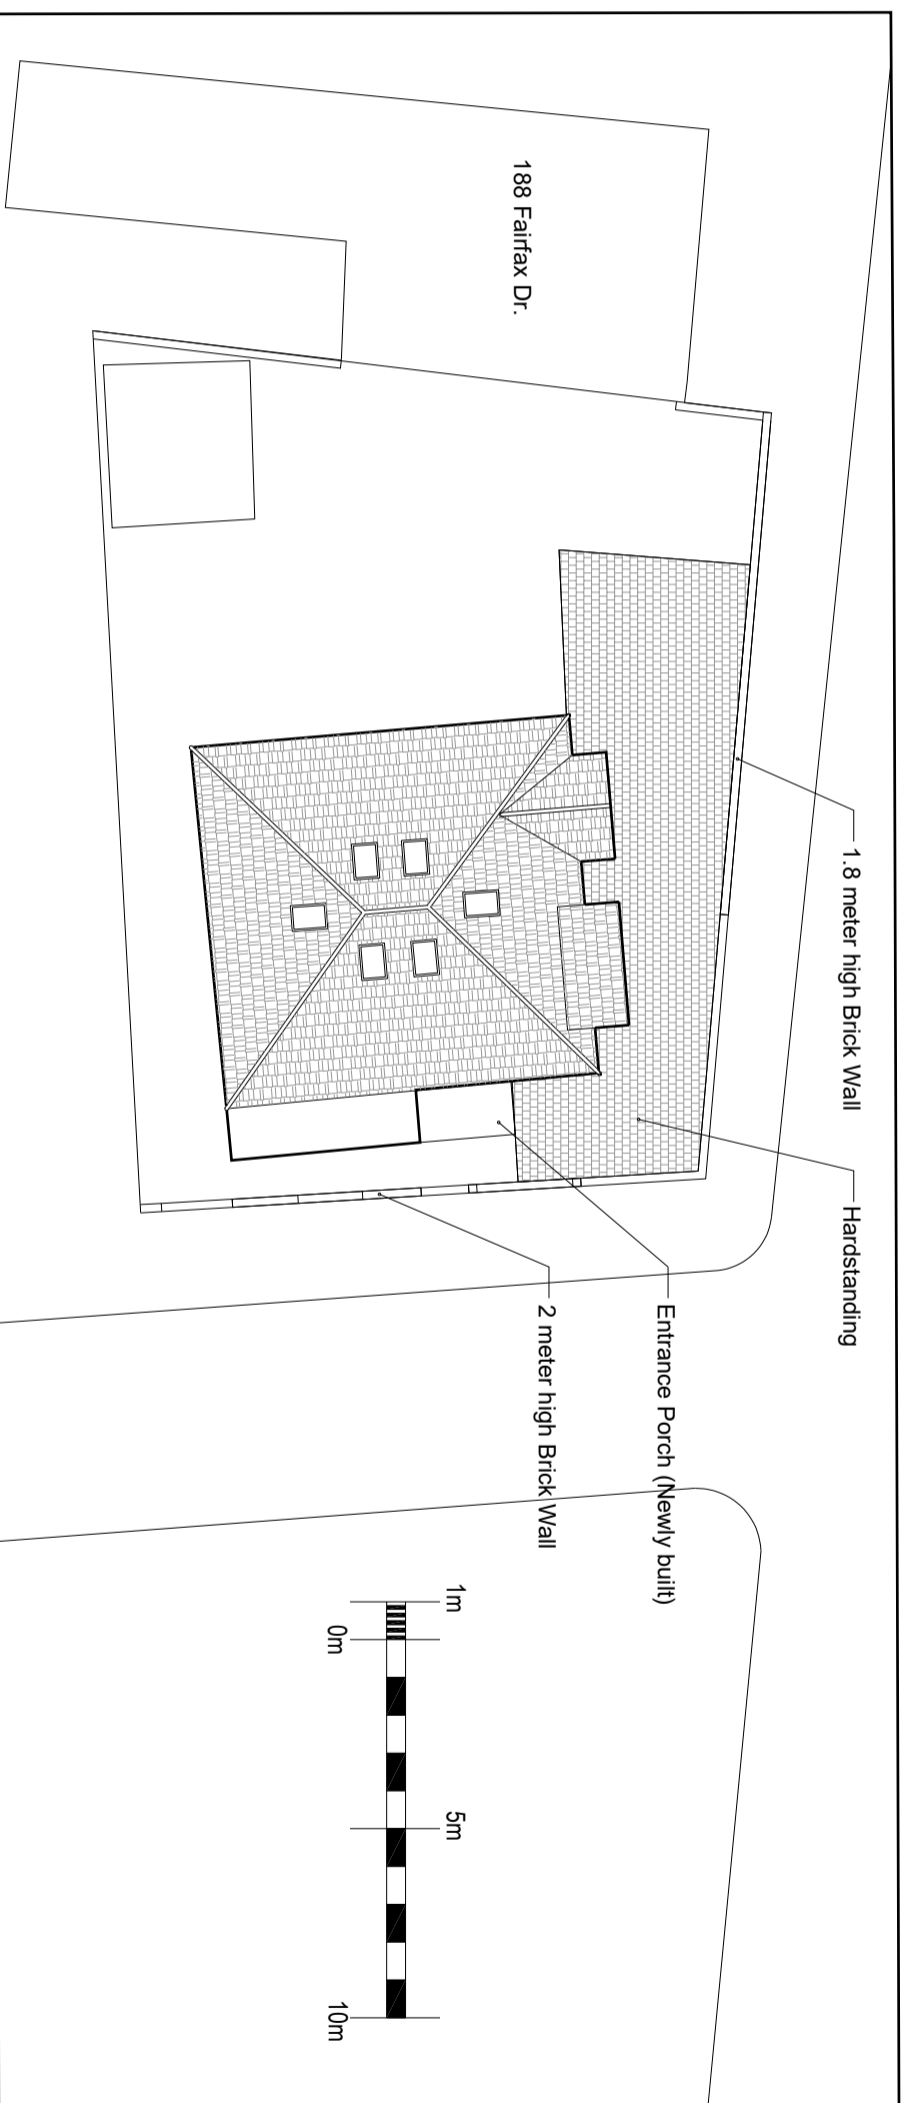

OS map

Scale - 1:1250

Block Plan (As-built)

Scale - 1:200

Block Plan

Scale - 1:200

141 Inverness Avenue
WESTCLIFF-ON-SEA
SS0 9DU

Dwg No.
AL(00)001

Rev.

Title
OS Map and Block Plan

Date Drawn Check Status
20/03/23 RA RA RA Planning

Scale
varies@A3