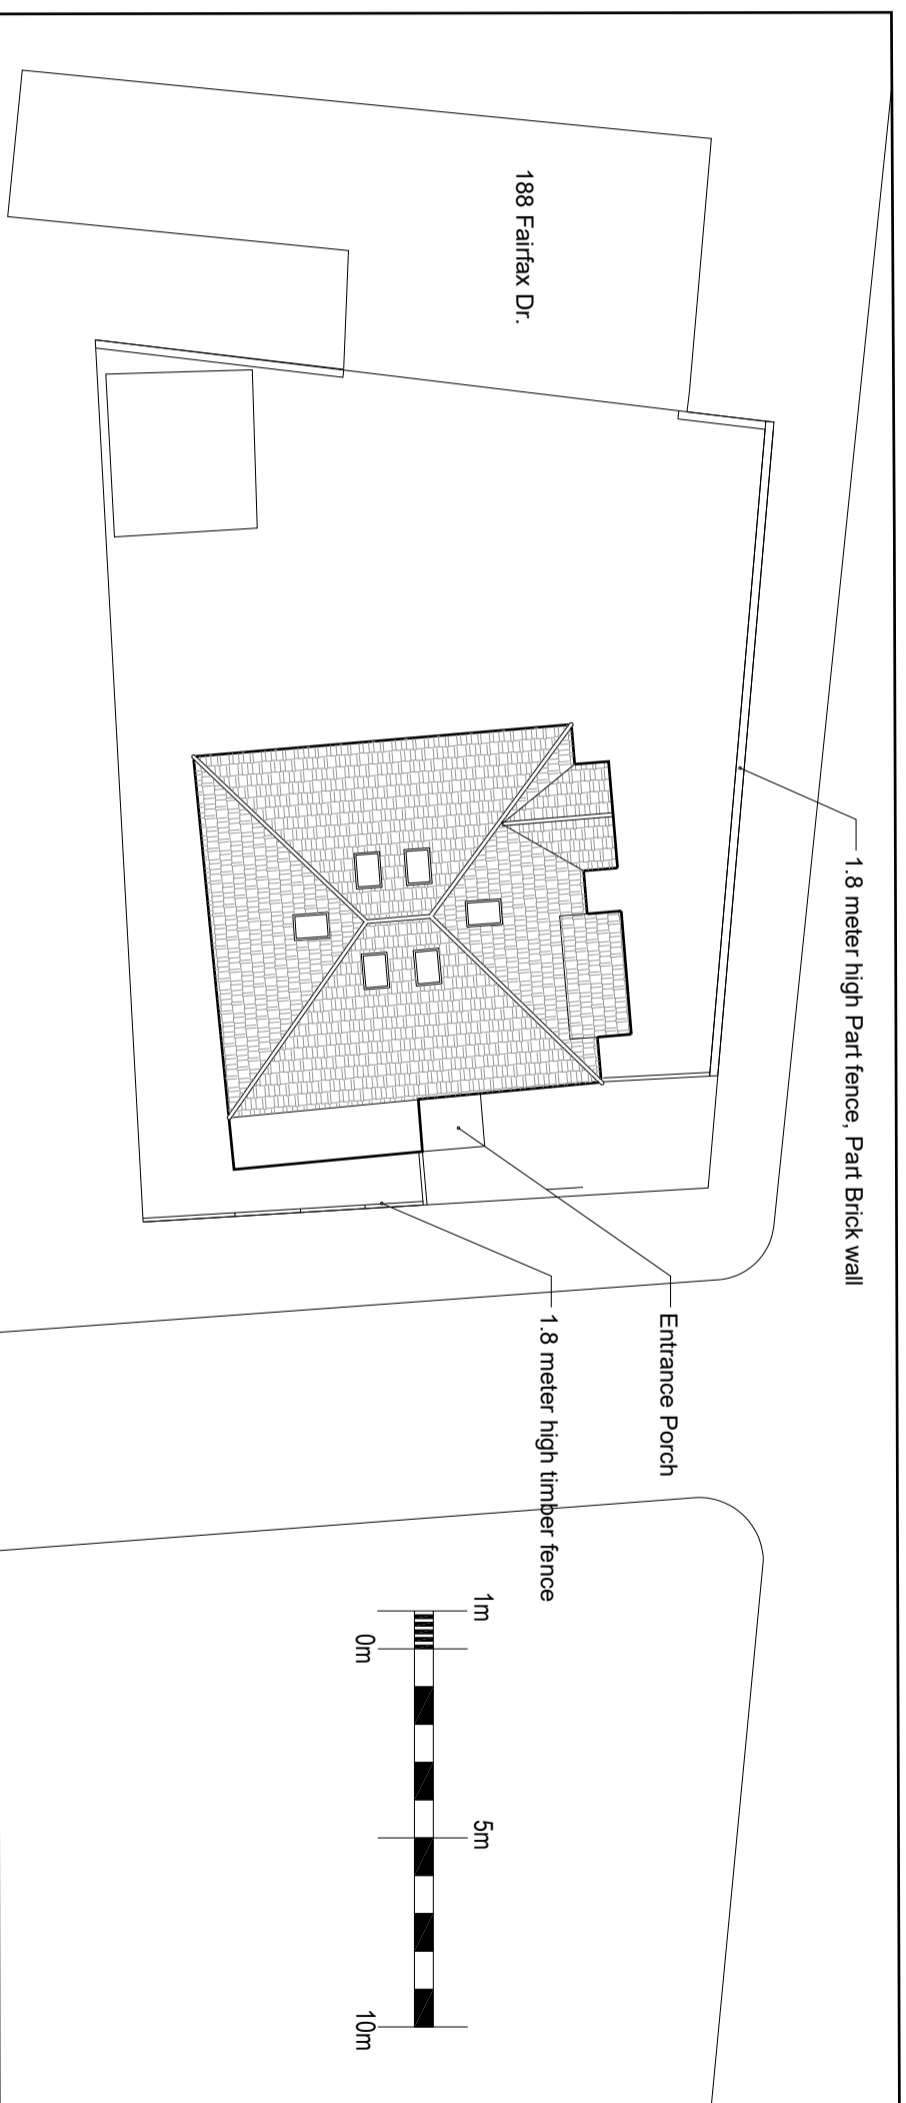

OS map

Scale - 1:1250

Block Plan (As-built)

Scale - 1:200

Block Plan

Scale - 1:200

141 Inverness Avenue
WESTCLIFF-ON-SEA
SS0 9DU

Dwg No.
AL(00)001

Rev.

Title
OS Map and Block Plan

Date Drawn Check Status
20/03/23 RA RA RA Planning

Scale
varies@A3